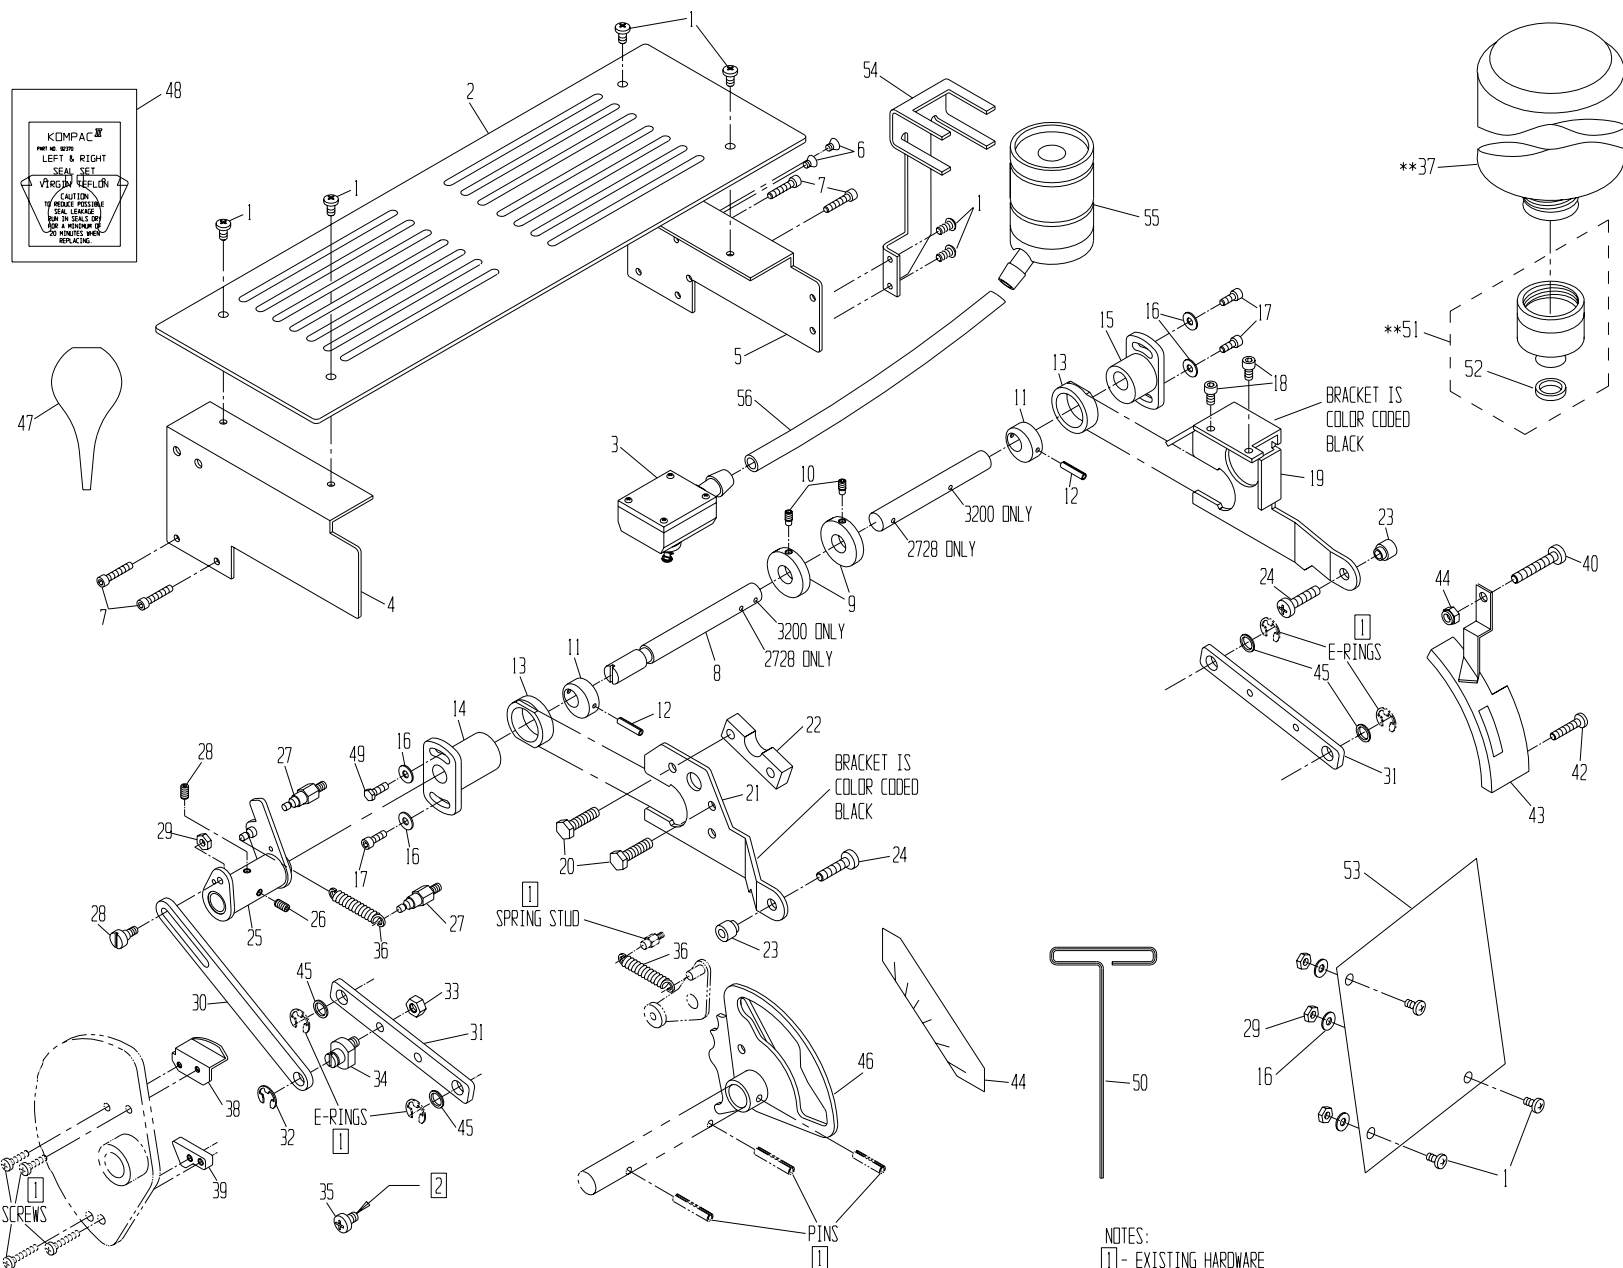

* PART IS INCLUDED IN OUTLINED SUB-ASSEMBLY.
** PART IS NOT INCLUDED WITH BRACKET KIT P/N 94070

NOTES:
1 - EXISTING HARDWARE
2 - THIS SCREW REPLACES LONGER EXISTING SCREW ON OPERATOR SIDE INNER PANEL

56.	92756	1/2" I.D. VINYL TUBING	1
55.	92740	BOTTLE VALVE ASSY	1
54.	94999	BRACKET , BOTTLE	1
53.	93988	GUARD, SAFETY	1
52.	92765	O-RING	*
51.	92760	DISPENSING VALVE ASSY	**
50.	90755	3/32 HEX T-WRENCH	1
49.	91832	10-32 X 1/2 HEX HEAD SCREW	1
48.	92370	TEFLON SEAL SET	1
47.	92778	KOMPAC SYRINGE	1
46.	93950	SINGLE LEVER CAM	1
45.	91956	.400 ID SPACER WASHER	4
44.	93986	OPERATION LABEL	1
43.	93982	GEAR GUARD ASSEMBLY	1
42.	91883	M5x.8x25mm PHIL ROUND HD SCR	1
41.	91973	M6X1 NUT (LOCK)	1
40.	91882	M6x1x35mm PHIL ROUND HD SCREW	1
39.	93956	RYOBI CYLINDER LATCH	1
ITEM	PART NO	DESCRIPTION	QTY

38.	93957	RYOBI MICRO SWITCH CAM	1
37.	92771	CALIBRATED BOTTLE	**
36.	93669	EXTENSION SPRING	2
35.	91886	M6x10mm PHIL ROUND HEAD SCREW	1
34.	94066	RYOBI LINK BRACKET ECCENTRIC	1
33.	91971	1/4-28 LOCK NUT	1
32.	91995	3/8 E-RING	1
31.	93941	RYOBI FORM LINK	2
30.	94057	ACTUATING LINK	1
29.	91969	10-32 LOCK NUT	4
28.	91794	1/4x1/4 SHOULDER SCREW	1
27.	94053	STOP PIN (RYOBI)	2
26.	91852	10-32x3/8 CLIP SET SCREW	2
25.	94060	STOP ASSEMBLY	1
24.	91881	M6x1x25mm PHIL ROUND HD SCREW	2
23.	93980	BRACKET BUSHINGS	2
22.	93653	END FRAME SPACER	1
21.	94071	RYB 3200 LH MOUNTING BRACKET	1
20.	91869	1/4-20x1 HEX HEAD SCREW	2
ITEM	PART NO	DESCRIPTION	QTY

19.	94072	RYB 3200 RH MOUNTING BRACKET	1
18.	91818	10-24x3/8 CAP SCREW	2
17.	91842	10-32x1/2 CAP SCREW	3
16.	91955	3/16 ID WASHER	7
15.	94058	ECCENTRIC BUSHING NON-OP SIDE	1
14.	94059	ECCENTRIC BUSHING OP SIDE	1
13.	94054	RYOBI BRACKET BUSHING	2
12.	94067	5/32x7/8 ROLL PIN	2
11.	94056	ECCENTRIC COLLAR	2
10.	91871	10-32x3/8 BRASS TIP SET SCREW	2
9.	94055	LOCKING COLLAR	2
8.	94064	2728/3200 OPERATION SHAFT	1
7.	91846	10-32x7/8 CAP SCREW	4
6.	91837	8-32x1/4 FLAT HEAD SCREW	2
5.	93974	R.H. SAFETY COVER BRACKET	1
4.	93975	L.H. SAFETY COVER BRACKET	1
3.	92750	ADAPTER BASE ASSY	1
2.	93917	GUARD, PLATE, 3200-W	1
1.	91840	10-32x3/8 BUTTON HEAD SCREW	9
ITEM	PART NO	DESCRIPTION	QTY