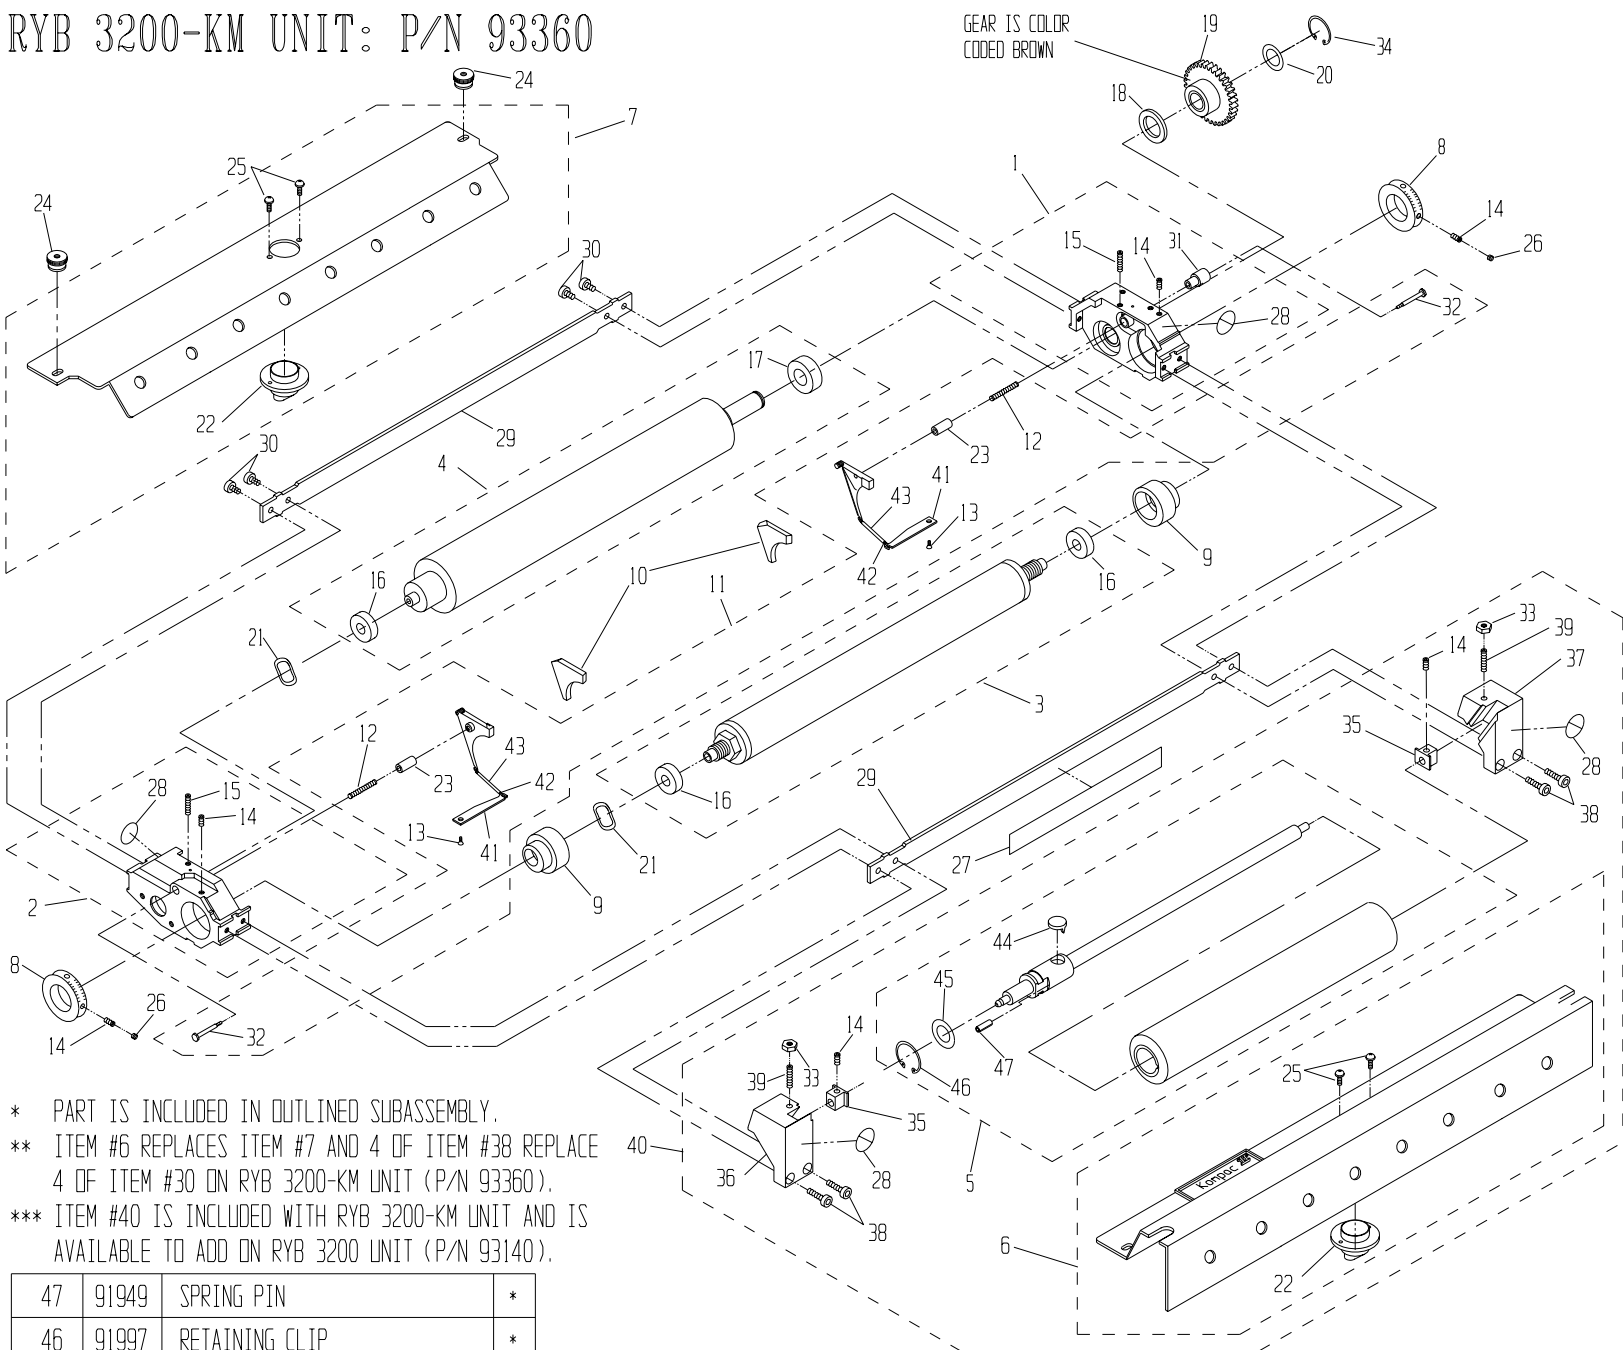

* PART IS INCLUDED IN OUTLINED SUBASSEMBLY.
 ** ITEM #6 REPLACES ITEM #7 AND 4 OF ITEM #38 REPLACE 4 OF ITEM #30 ON RYB 3200-KM UNIT (P/N 93360).
 *** ITEM #40 IS INCLUDED WITH RYB 3200-KM UNIT AND IS AVAILABLE TO ADD ON RYB 3200 UNIT (P/N 93140).

47	91949	SPRING PIN	*
46	91997	RETAINING CLIP	*
45	91965	WASHER	*
44	91111	DRIVE SHAFT FOLLOWER	*
43	92259	SPRING COVER	*
42	92236	BACKING PLATE TAB SPRING	*
41	92234	BACKING PLATE TAB	*
40	96540	KOLDIMATE MODEL 40	***
39	91851	#10-32 X 1" SET SCREW	2
38	91829	#10-24 X 11/16 SDC HD SCREW	4**
37	91017	R.H. OSC. END BLOCK	1
36	91018	L.H. OSC. END BLOCK	1
35	91219	ALIGNMENT BLOCK	2
34	91662	RETAINING RING (12 MM)	1
33	91982	#10-32 NUT	2
32	92303	SHOULDER SCREW	*
31	92208	PLUG	*
ITEM#	PART #	DESCRIPTION	QTY

30	91818	#10-24 X 3/8 SDC HD SCREW	8**
29	92499	12 11/32" TIE BAR	2
28	92601	INWARD NIP SYMBOL	2*
27	92494	WARNING STICKER	1
26	91810	#10-24 X 1/8 SLOT SET SCW	2
25	91806	#6-32 X 3/8 PHILLIPS HD SCW	*
24	92691	COVER NUT	2
23	92304	GUIDE PIN	*
22	92604	NOZZLE	*
21	92491	WAVE WASHER	2
20	91966	WASHER	1
19	92880	GEAR CLUTCH ASSY, RYB 3200	1
18	93943	OUTSIDE THRUST WASHER	1
17	92586	BEARING	*
16	92401	BEARING	*
ITEM#	PART #	DESCRIPTION	QTY