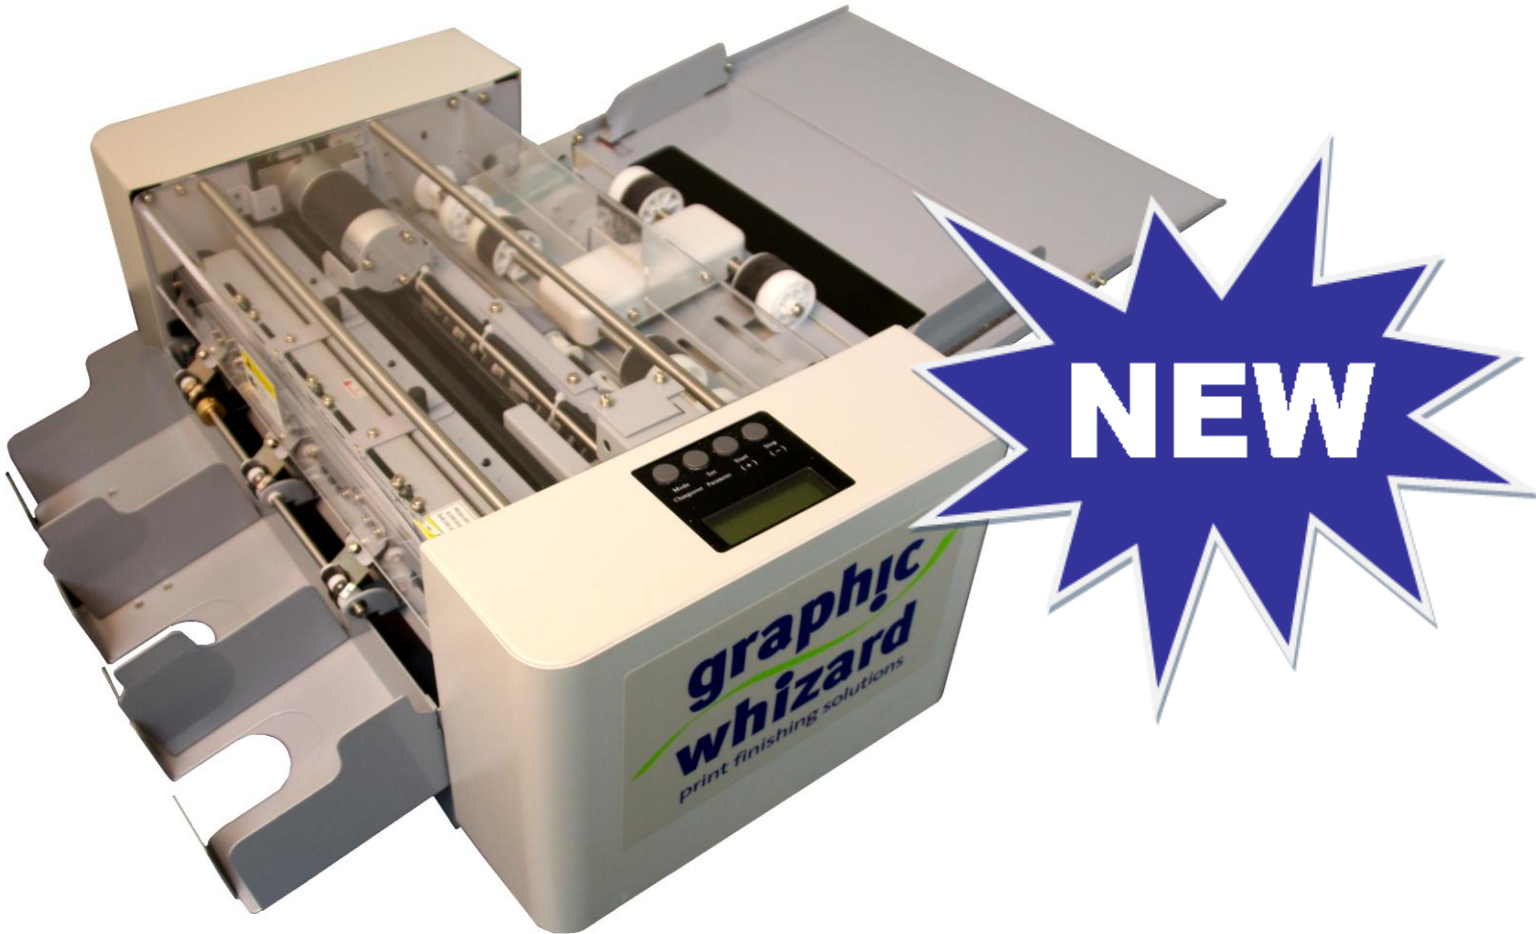

INTRODUCING THE **PT320 CC.** A 24UP ON 12" x 18" CARD CUTTER THAT WILL PRODUCE 250 BUSINESS CARDS IN UNDER 2 MINUTES.

FEATURES

- ✓ Productive and profitable machine to produce 24up business cards
- ✓ Lead edge cut mark registration to compensate for image shift
- ✓ Able to process coated, non-coated and laminated stock
- ✓ Easy to use LCD panel with 6 job program memory

SPECIFICATIONS:

ELECTRICAL	110-130V, 50/60Hz, 15A
SPEED	8 sheets per minute (11,520 finished business cards per hour)
SHEET SIZE	12" x 18"
STOCK WEIGHT	8-16 pt
TABLETOP/FLOOR	Tabletop**
FEEDER	Friction